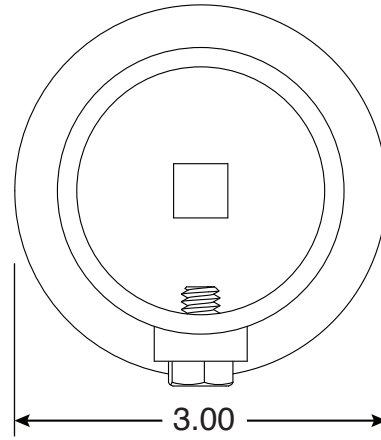

1.90" White Ladder Flange

Part No.
PF-2119-L

Parts List	
QTY	Description
1	White Ladder Flange
1	5/16"-18 x 5/8" SS BOLT

- White Powder Coated Aluminum
- Accommodates 1.90" OD Tubing